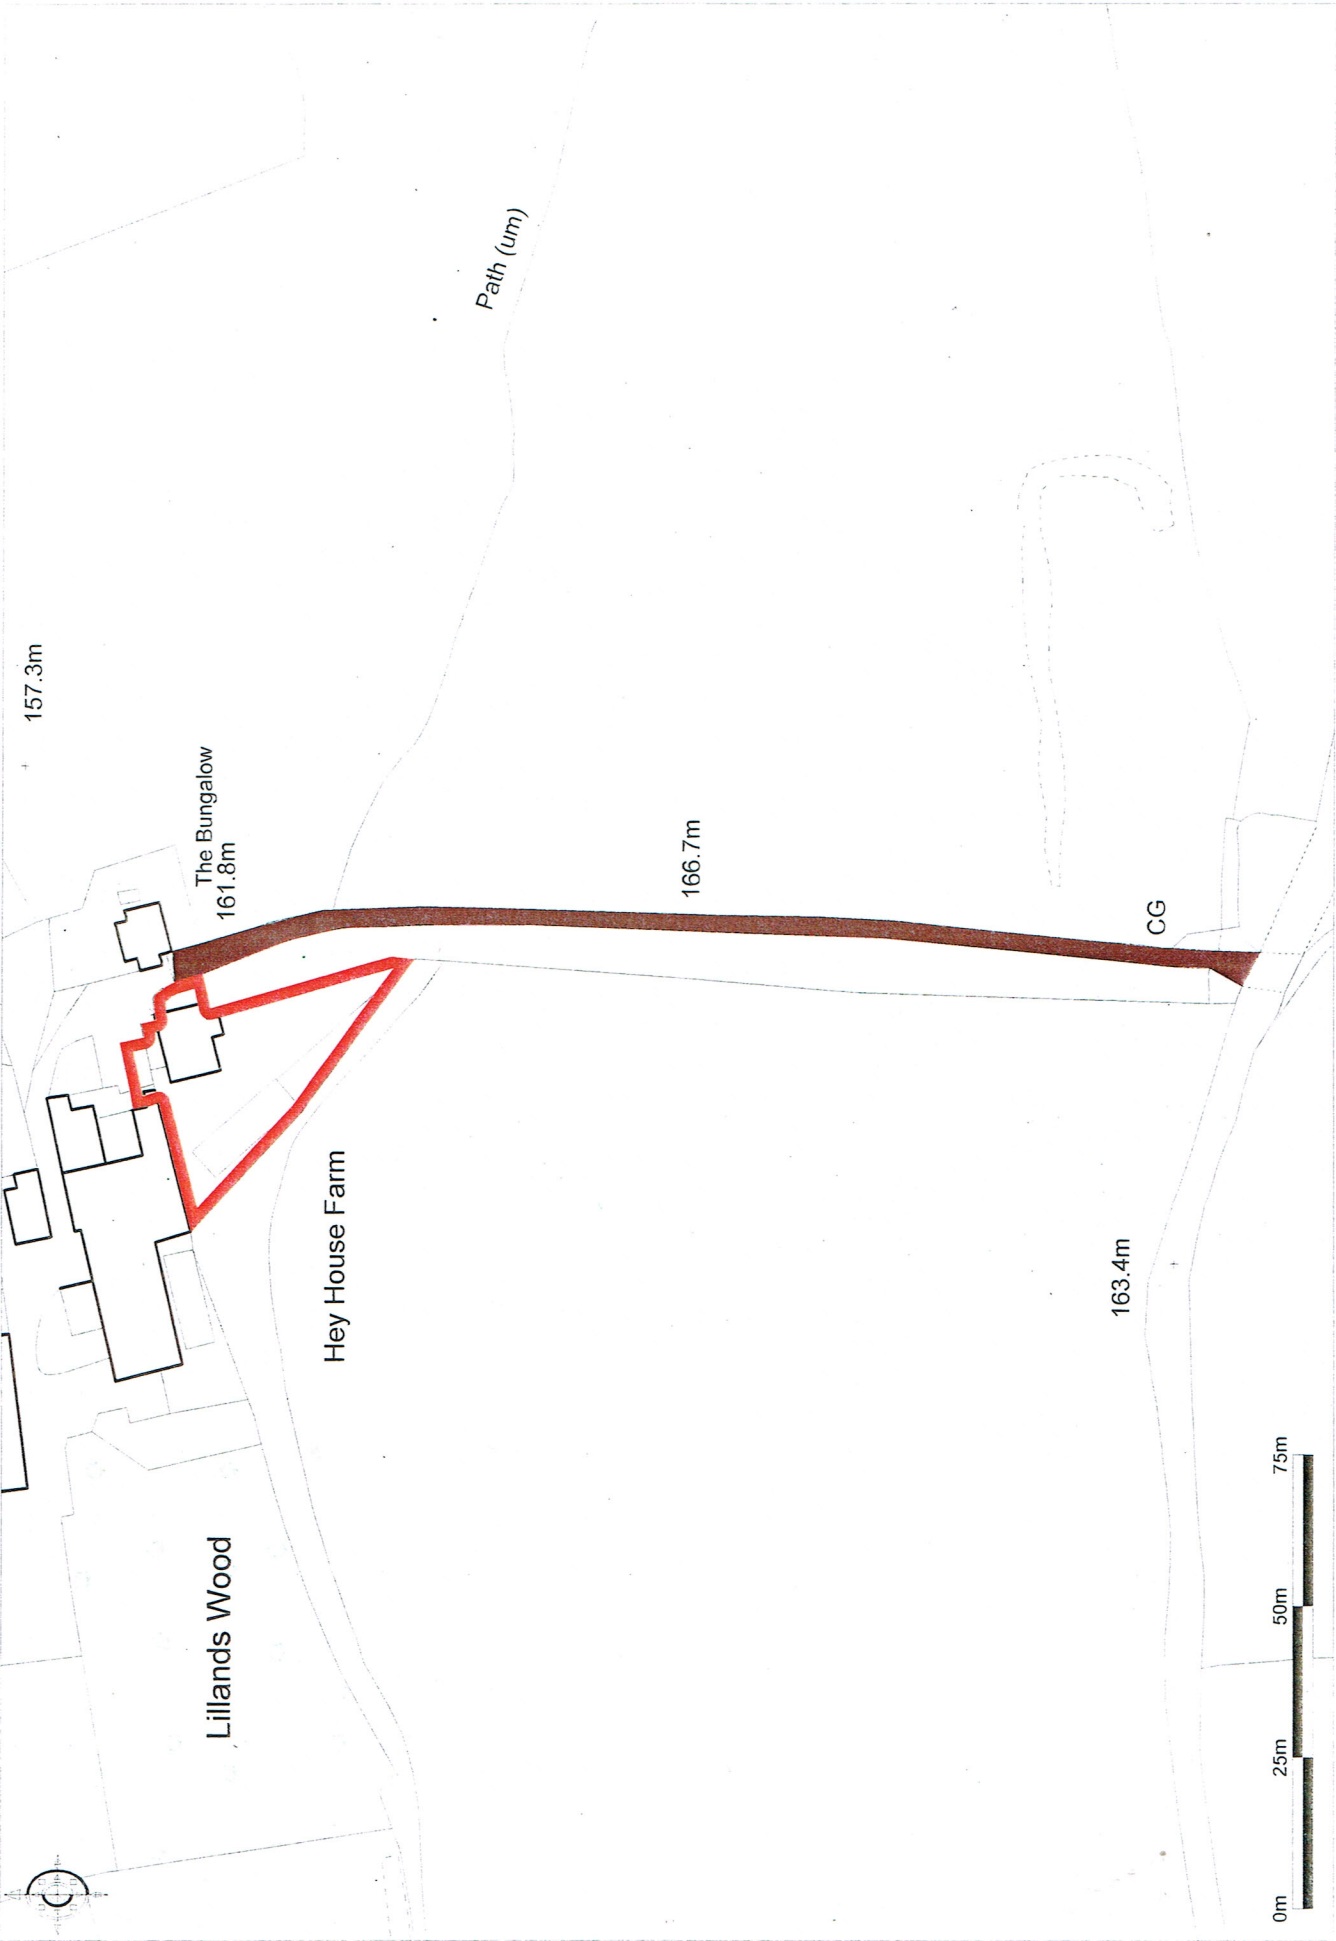

Hey House Farmhouse
Trustees of the Hon. R. C. Assheton's Settlement

Ordnance Survey © Crown Copyright 2017. All rights reserved. Licence number 100022432. Plotted Scale - 1:1250